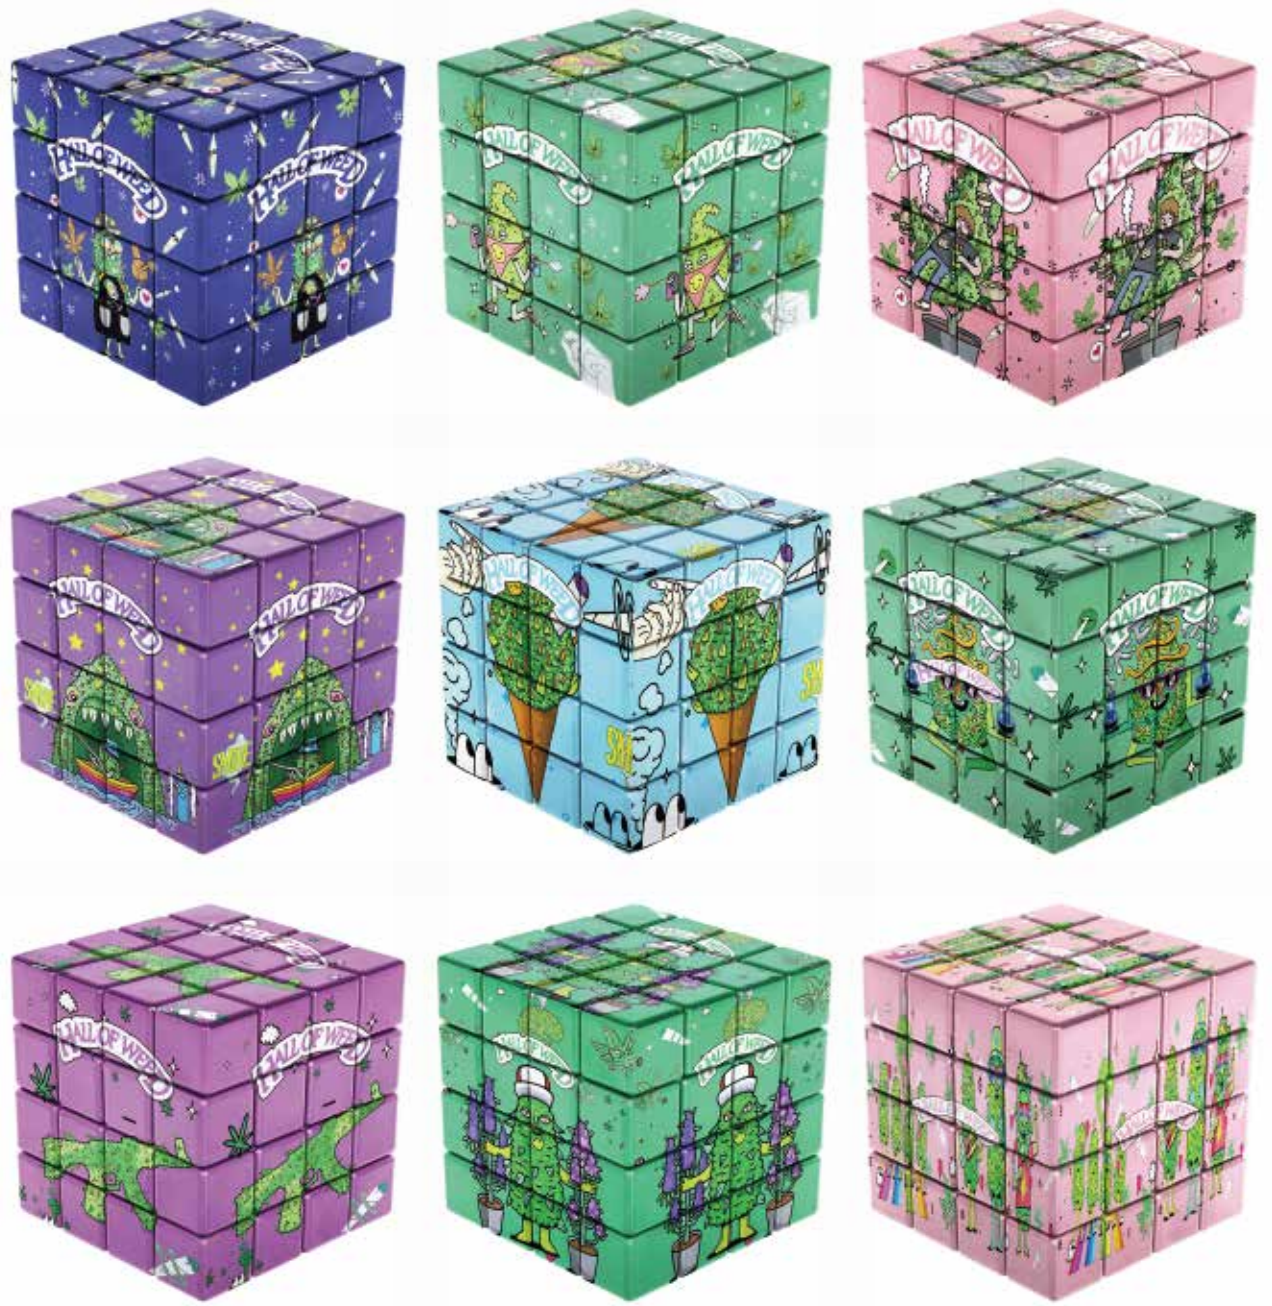

ITEM NO.: BOX052-HOW

■ DESCRIPTION:

- SIZE: 102*83*83mm
- WEIGHT: 236g/pcs
- MATERIAL: Glass + degradable material
- PACKAGE: 6pcs/box

ITEM NO.: BOX051-HOW

■ DESCRIPTION:

- SIZE: 82*82*61mm
- WEIGHT: 185g/pcs
- MATERIAL: Glass + degradable material
- PACKAGE: 6pcs/box

ITEM NO.: BOX050-HOW

- DESCRIPTION:
- SIZE: 95*80*80mm
- WEIGHT: 233g/pcs
- MATERIAL: Glass + degradable material
- PACKAGE: 6pcs/box

ITEM NO.: MF501-HOW-1

- DESCRIPTION:
- SIZE: 85*85*85mm
- WEIGHT: 157g/pcs
- MATERIAL: Zinc Alloy
- PACKAGE: 6pcs/box

ITEM NO.: ASH114-HOW

- DESCRIPTION:
- SIZE: 95*71*36mm
- WEIGHT: 291g/pcs
- MATERIAL: Glass
- PACKAGE: 6pcs/box

ITEM NO.: ASH169-HOW

DESCRIPTION:

- **SIZE:** 95*60*27mm
- **WEIGHT:** 292g/pcs
- **MATERIAL:** Crystal
- **PACKAGE:** 6pcs/box